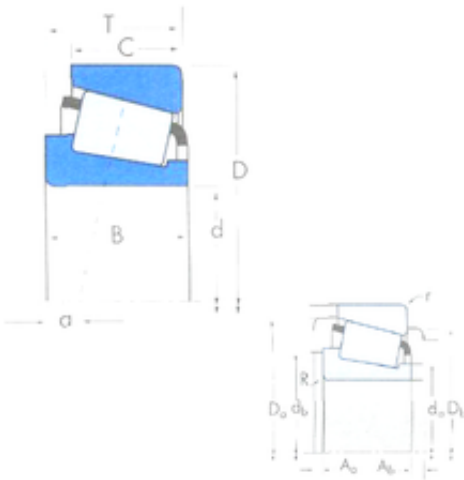

China abec 9 Bearings Supplier

taper roller bearing SET 46790/46720 TIMKEN
IMPERIAL tapered cone bearing

Bearing No. 46790/46720

Size	165.1x225.425x41.275 mm
Bore Diameter	165,1 mm
Outer Diameter	225,425 mm
Width	41,275 mm
d	165,1 mm
D	225,425 mm
T	41,275 mm
B	39,688 mm
C	33,338 mm
R	3,6 mm
r	3,3 mm
a	2,5 mm
Da	218 mm
db	181 mm
da	174 mm
Db	209 mm
Aa	4 mm
Ab	2 mm
Weight	4,64 Kg
Basic static load rating (C0)	635 kN
Factor (G1)	572
Factor (G2)	174,7
Factor (Cg)	0,0417
Factor (K)	1,52
Basic dynamic load rating (C90)	72,8

46790/46720 Bearing 2D drawings and 3D CAD models

China abec 9 Bearings Supplier

Basic dynamic load rating (Ca90)	47,8
Basic dynamic load rating (C1)	281 kN
Calculation factor (e)	0,38